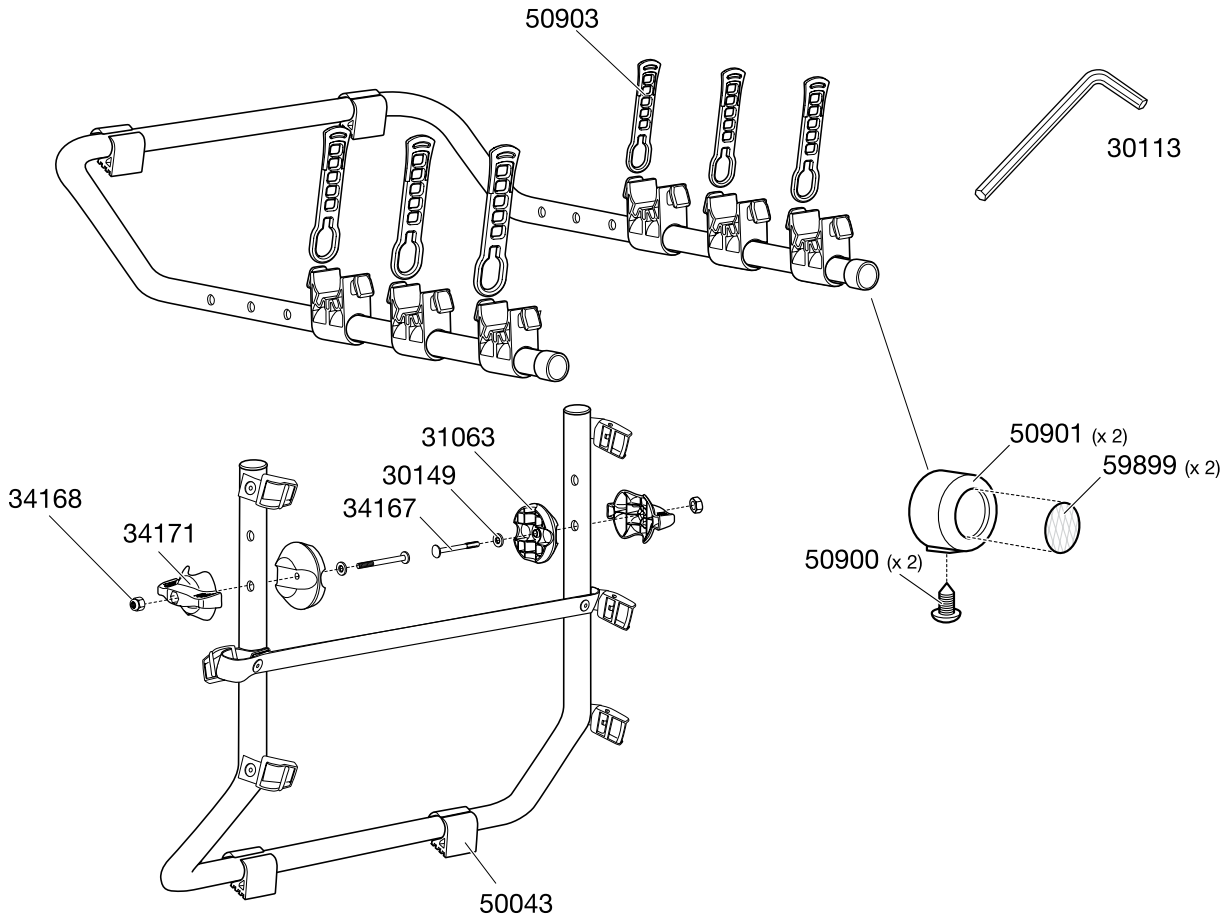

**968**/7010-07-04**5** *års garanti*  
*years warranty*  
*Jahre Garantie*  
*ans de garantie***Components:**

2 tube frames and assembly kit.

**Materials:**

Powdercoated galvanized steel tubes. Plastic hubs, polypropylene straps and galvanized fitting elements.

**Function:**

For correct mounting of the carrier consult the Fitting Guide encl. in the package. Place the carrier on the bumper and hook the straps around the boot lid. After mounting the bikes tighten the straps a second time.

- 5 year warranty.
- Capacity: 3 full size bikes - all types. Max.load 45 kg.
- Vehicle recommendation list printed on the package. For latest information check with Thule.
- Quick mounting on the car with 6 hooks, placed around the boot lid.
- Bikes secured in rubber cradles to protect cables.
- In most cases access to the boot with carrier mounted. Not, however, with the bikes mounted.
- Easy to fold and stow when not in use.
- Bike frame adapter 982 for bikes with unconventional frame design.
- Note! Additional accessories, i.e. spoilers and plastic extensions, can make fitting difficult or impossible.

**Accessories:**

Bike frame adapter 982.  
Light board 975 (7 pin)  
Locking wire 538.

**968** 968001

803/2