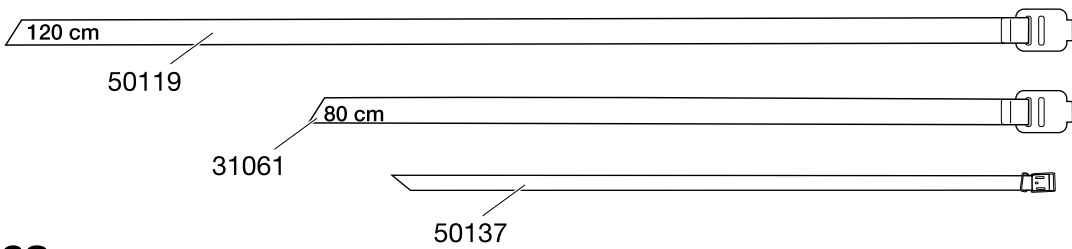

968 968001

803/2

Individual packs

Pallet

Product	EAN	Kg	L/W/H in cm
968	7313027010734	7	91/54,5/23(7)

Product	Qty/kg	L/W/H in cm
968	12/84	120/80/13