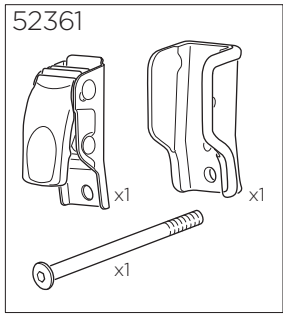

Thule EasyFold

931, 932

THULE
SWEDEN

x2 

Key+Lock
 = N....
No
 N001-N200
Sparepart No
 1500001001 - 1500001200

Key

No
 N001-N200
Sparepart No
 1500002001 - 1500002200

Lamp Left 931014: 52365
 Lamp Left 931021: 52485
 Lamp Left 932014: 52367

51378

 2-3 mm = **A** x2
 4-5 mm = **B** x2

Lamp Right 931014: 52364
 Lamp Right 931021: 52486
 Lamp Right 932014: 52366

Cover lens Left: 52369

Frame Left: 52370

Cover lens Right: 52368

Frame Right: 52371

» PART OF THULE GROUP