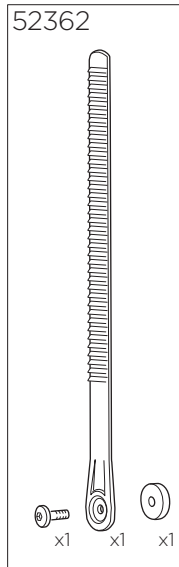

Thule EasyFold

931, 932

THULE
SWEDEN

x2 

Key+Lock
 = N....
No
 N001-N200
Sparepart No
 1500001001 - 1500001200

Key

No
 N001-N200
Sparepart No
 1500002001 - 1500002200

Lamp Left 931014: 52365
 Lamp Left 931021: 52485
 Lamp Left 932014: 52367

51378

 2-3 mm = **A** x2
 4-5 mm = **B** x2

Lamp Right 931014: 52364
 Lamp Right 931021: 52486
 Lamp Right 932014: 52366

Cover lens Left: 52369

Frame Left: 52370

Cover lens Right: 52368

Frame Right: 52371

» PART OF THULE GROUP