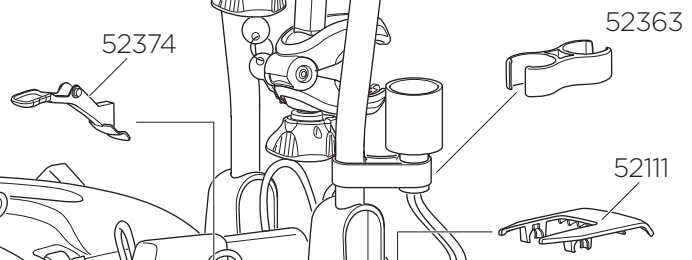

Thule EasyFold

931, 932

THULE
SWEDEN

x2 

Key+Lock
 = N....
No
 N001-N200
Sparepart No
 1500001001 - 1500001200

Key

No
 N001-N200
Sparepart No
 1500002001 - 1500002200

Lamp Left 931014: 52365
 Lamp Left 931021: 52485
 Lamp Left 932014: 52367

51378

 2-3 mm = **A** x2
 4-5 mm = **B** x2

Lamp Right 931014: 52364
 Lamp Right 931021: 52486
 Lamp Right 932014: 52366

Cover lens Left: 52369

Frame Left: 52370

Cover lens Right: 52368

Frame Right: 52371

» PART OF THULE GROUP