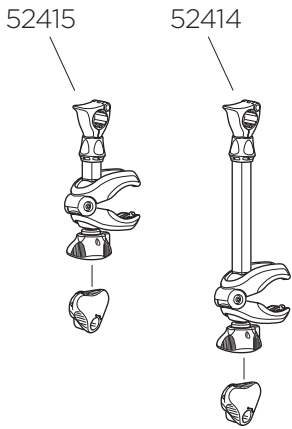

Thule EasyFold

931, 932

THULE
SWEDEN

x2 

Key+Lock
 = N....
No
 N001-N200
Sparepart No
 1500001001 - 1500001200

Key

No
 N001-N200
Sparepart No
 1500002001 - 1500002200

Lamp Left 931014: 52365
 Lamp Left 931021: 52485
 Lamp Left 932014: 52367

51378

 2-3 mm = **A** x2
 4-5 mm = **B** x2

Lamp Right 931014: 52364
 Lamp Right 931021: 52486
 Lamp Right 932014: 52366

Cover lens Left: 52369

Frame Left: 52370

Cover lens Right: 52368

Frame Right: 52371

» PART OF THULE GROUP