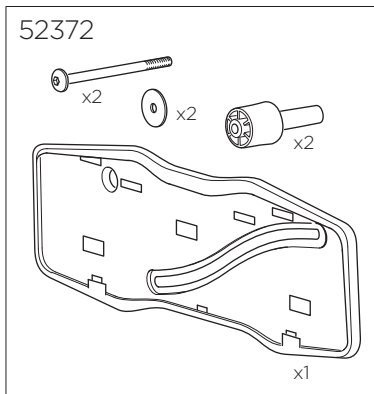

Thule EasyFold

931, 932

THULE
SWEDEN

x2 

Key+Lock
 = N....
No
 N001-N200
Sparepart No
 1500001001 - 1500001200

Key

No
 N001-N200
Sparepart No
 1500002001 - 1500002200

Lamp Left 931014: 52365
 Lamp Left 931021: 52485
 Lamp Left 932014: 52367

51378

 2-3 mm = **A** x2
 4-5 mm = **B** x2

Lamp Right 931014: 52364
 Lamp Right 931021: 52486
 Lamp Right 932014: 52366

Cover lens Left: 52369

Frame Left: 52370

Cover lens Right: 52368

Frame Right: 52371

» PART OF THULE GROUP