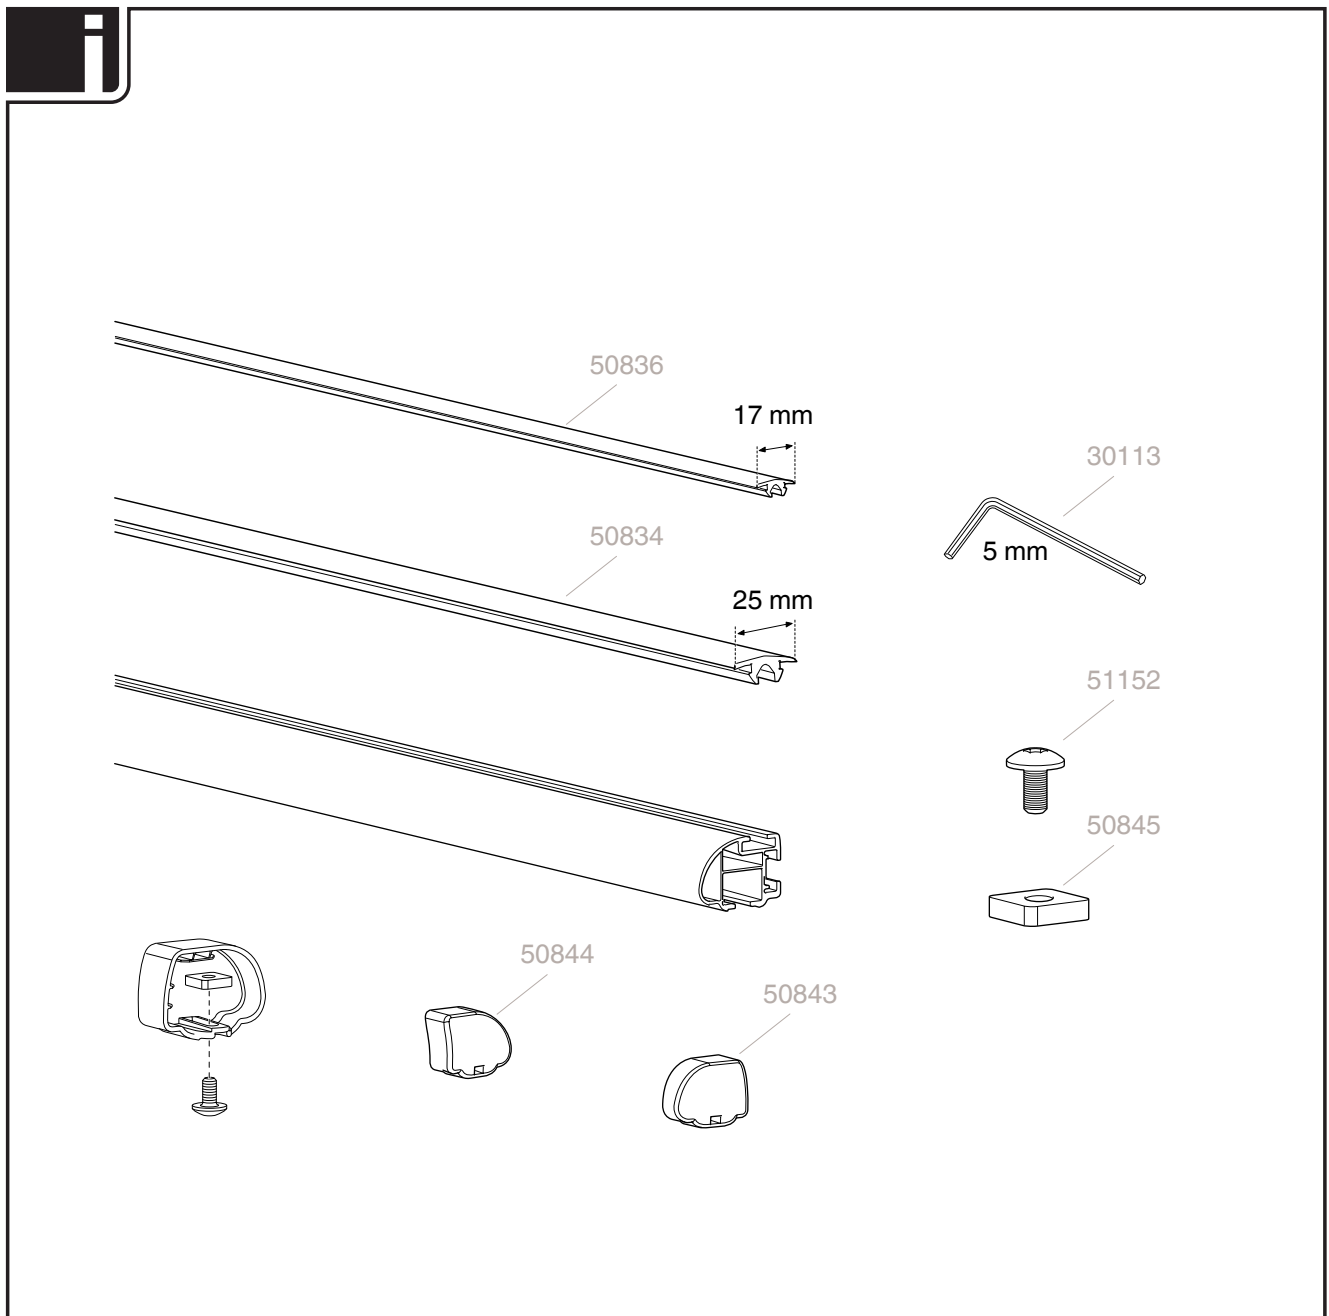

# 390-395

## Heavy-Duty Bar

The time-saving load system

**THULE**  
SWEDEN  
PROFESSIONAL