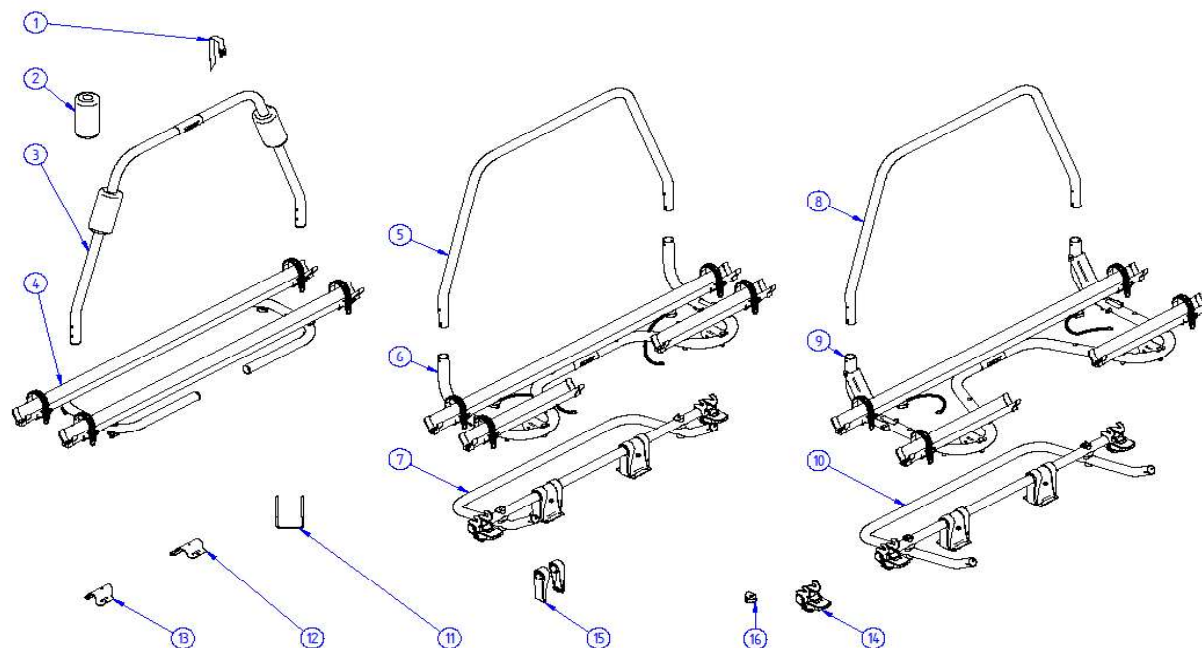

# 2018 SPARE PARTS LIST

Caravan Light - Caravan Smart - Caravan Superb

**THULE**  
SWEDEN

SP612-03

**THULE**  
SWEDEN

THULE Caravan Light - Smart - Superb

SP612-03

ART.NR.	DESCRIPTION	RETAIL € (ex.VAT)
<b>Caravan Light</b>		
1	306566 BRAKE STRAPS	see price list
2	1500602748 FOAM PADS 30x75x150mm (2 PCS)	14,00
3	1500602766 CARAVAN LIGHT SUPPORT BAR	48,60
4	1500602767 CARAVAN LIGHT PLATFORM COMPLETE	99,00
<b>Caravan Smart</b>		
5	1500602768 CARAVAN SMART / SUPERB SUPPORT BAR	35,40
6	1500602769 CARAVAN SMART PLATFORM COMPLETE	172,40
7	1500602770 CARAVAN SMART BASE	150,20
14	1500602864 CARAVAN SMART / SUPERB PLATFORM LOCK SET V2	52,20
15	1500602899 CARAVAN SMART/ SUPERB FOOT COVER (2X)	4,40
16	1500602960 C. SMART/SUPERB FIXATION TILT STOP (2x)	4,20
<b>Caravan Superb</b>		
8	1500602768 CARAVAN SMART / SUPERB SUPPORT BAR	35,40
9	1500602771 CARAVAN SUPERB PLATFORM COMPLETE	217,80
6	1500602808 CARAVAN SUPERB SV PLATFORM COMPLETE	217,80
6	1500602987 CARAVAN SUPERB SV 2016 PLATFORM COMPLETE	217,80
10	1500602772 CARAVAN SUPERB BASE	151,40
7	1500602770 CARAVAN SUPERB SV BASE	150,20
7	1500602988 CARAVAN SUPERB SV 2016 BASE	152,40
14	1500602864 CARAVAN SMART / SUPERB PLATFORM LOCK SET V2	52,20
15	1500602899 CARAVAN SMART/ SUPERB FOOT COVER (2X)	4,40
16	1500602960 C. SMART/SUPERB FIXATION TILT STOP (2x)	4,20
<b>Common parts for all A-frames</b>		
11	1500601980 U-BOLT M6 x 135/78/135 (1pcs)	3,80
	308140 U-BOLTS XL M6 x 160/78/160 (4pcs) (sold per 5 sets)	see price list
12	1500602773 FIXATION PLATE D30 LH, Black	6,00
13	1500602774 FIXATION PLATE D30 RH, Black	6,00