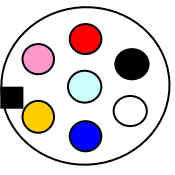

FP.97.295 yellow / left
FP.97.296 green / right

For lights series: FP01 – FP02 – FP07 – FP08
FP.57 – FP.97 – FP76 – RL02 – RL08 – RL97

Left

Right

AJBA ROUND CONNECTION (7pins)

FP.98.295 yellow / left
FP.98.296 green / right

For lights series: FP58 – FP98

Left

Right

WHITE – earth connection	BLACK side lights	RED stop lights
BLUE rear fog light	YELLOW indicator light	PINK reverse light