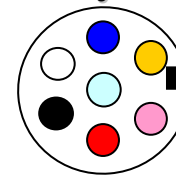

FP.97.295 yellow / left
FP.97.296 green / right

For lights series: FP01 – FP02 – FP07 – FP08
FP.57 – FP.97 – FP76 – RL02 – RL08 – RL97

Left

Right

AJBA ROUND CONNECTION (7pins)

FP.98.295 yellow / left
FP.98.296 green / right

For lights series: FP58 – FP98

Left

Right

WHITE – earth connection	BLACK side lights	RED stop lights
BLUE rear fog light	YELLOW indicator light	PINK reverse light