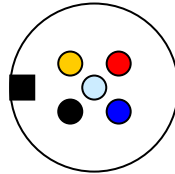

PRODUCT SHEET

ROUND CONNECTIONS lamp housing fitting

AJBA ROUND CONNECTION (5pins)

FP.62.295 yellow / left
FP.62.296 green / right

For lights series: FP18 – FP56 – FP63 – FP96
RL96

Left

Right

German ROUND CONNECTION (5pins)

FP.97.295 yellow / left
FP.97.296 green / right

For lights series: FP01 – FP02 – FP07 – FP08
FP.57 – FP.97 – FP76 – RL02 – RL08 – RL97

Left

Right

AJBA ROUND CONNECTION (7pins)

FP.98.295 yellow / left
FP.98.296 green / right

For lights series: FP58 – FP98

Left

Right

WHITE – earth connection	BLACK side lights	RED stop lights
BLUE rear fog light	YELLOW indicator light	PINK reverse light