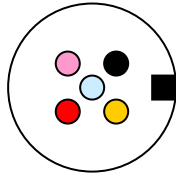

PRODUCT SHEET

ROUND CONNECTIONS lamp housing fitting

AJBA ROUND CONNECTION (5pins)

FP.62.295 yellow / left
FP.62.296 green / right

For lights series: FP18 – FP56 – FP63 – FP96
RL96

Left

Right

German ROUND CONNECTION (5pins)

FP.97.295 yellow / left
FP.97.296 green / right

For lights series: FP01 – FP02 – FP07 – FP08
FP.57 – FP.97 – FP76 – RL02 – RL08 – RL97

Left

Right

AJBA ROUND CONNECTION (7pins)

FP.98.295 yellow / left
FP.98.296 green / right

For lights series: FP58 – FP98

Left

Right

WHITE – earth connection	BLACK side lights	RED stop lights
BLUE rear fog light	YELLOW indicator light	PINK reverse light