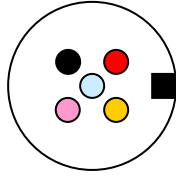

PRODUCT SHEET

ROUND CONNECTIONS lamp housing fitting

AJBA ROUND CONNECTION (5pins)

FP.62.295 yellow / left
FP.62.296 green / right

For lights series: FP18 – FP56 – FP63 – FP96
RL96

Left

Right

German ROUND CONNECTION (5pins)

FP.97.295 yellow / left
FP.97.296 green / right

For lights series: FP01 – FP02 – FP07 – FP08
FP.57 – FP.97 – FP76 – RL02 – RL08 – RL97

Left

Right

AJBA ROUND CONNECTION (7pins)

FP.98.295 yellow / left
FP.98.296 green / right

For lights series: FP58 – FP98

Left

Right

WHITE – earth connection	BLACK side lights	RED stop lights
BLUE rear fog light	YELLOW indicator light	PINK reverse light