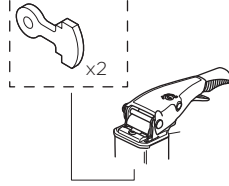

Thule EasyFold XT

THULE
SWEDEN

934

Key
No
N001-N200
Sparepart No
1500002001 - 1500002200

Key+Lock
= N.....
No
N001-N200
Sparepart No
1500001001 - 1500001200

Rubber Spring
52632

52415 52414 52845

52738

52846

x1
x1
x1

934100: 52850
934300: 52851

52847

x1
x1
x1

Lamp Left 934100: 52365
Lamp Left 934300: 52485

Cover lens Left: 52369

Frame Left: 52370