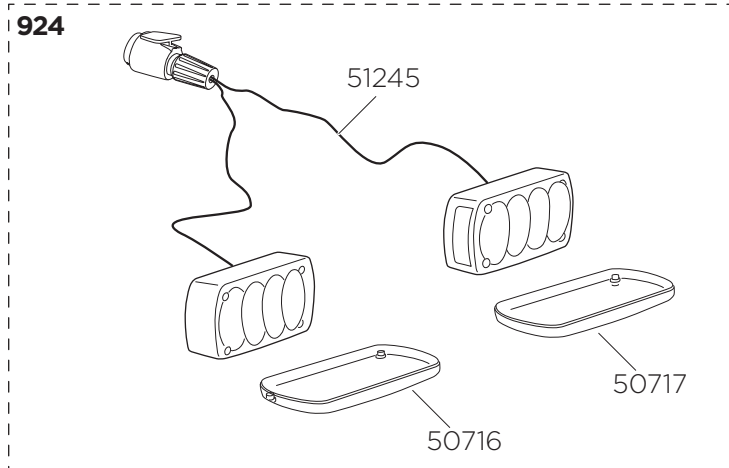

Thule VeloCompact

924, 925

THULE
SWEDEN

x2

Key+Lock
= N....
No
N001-N200
Sparepart No
1500001001 - 1500001200

+
Key
No
N001-N200
Sparepart No
1500002001 - 1500002200

» PART OF THULE GROUP