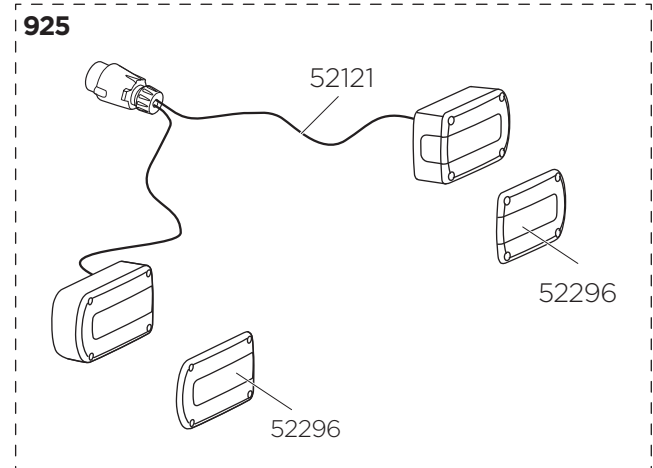

Thule VeloCompact

924, 925

THULE
SWEDEN

x2

Key+Lock
= N....
No
N001-N200
Sparepart No
1500001001 - 1500001200

+
Key
No
N001-N200
Sparepart No
1500002001 - 1500002200

» PART OF THULE GROUP