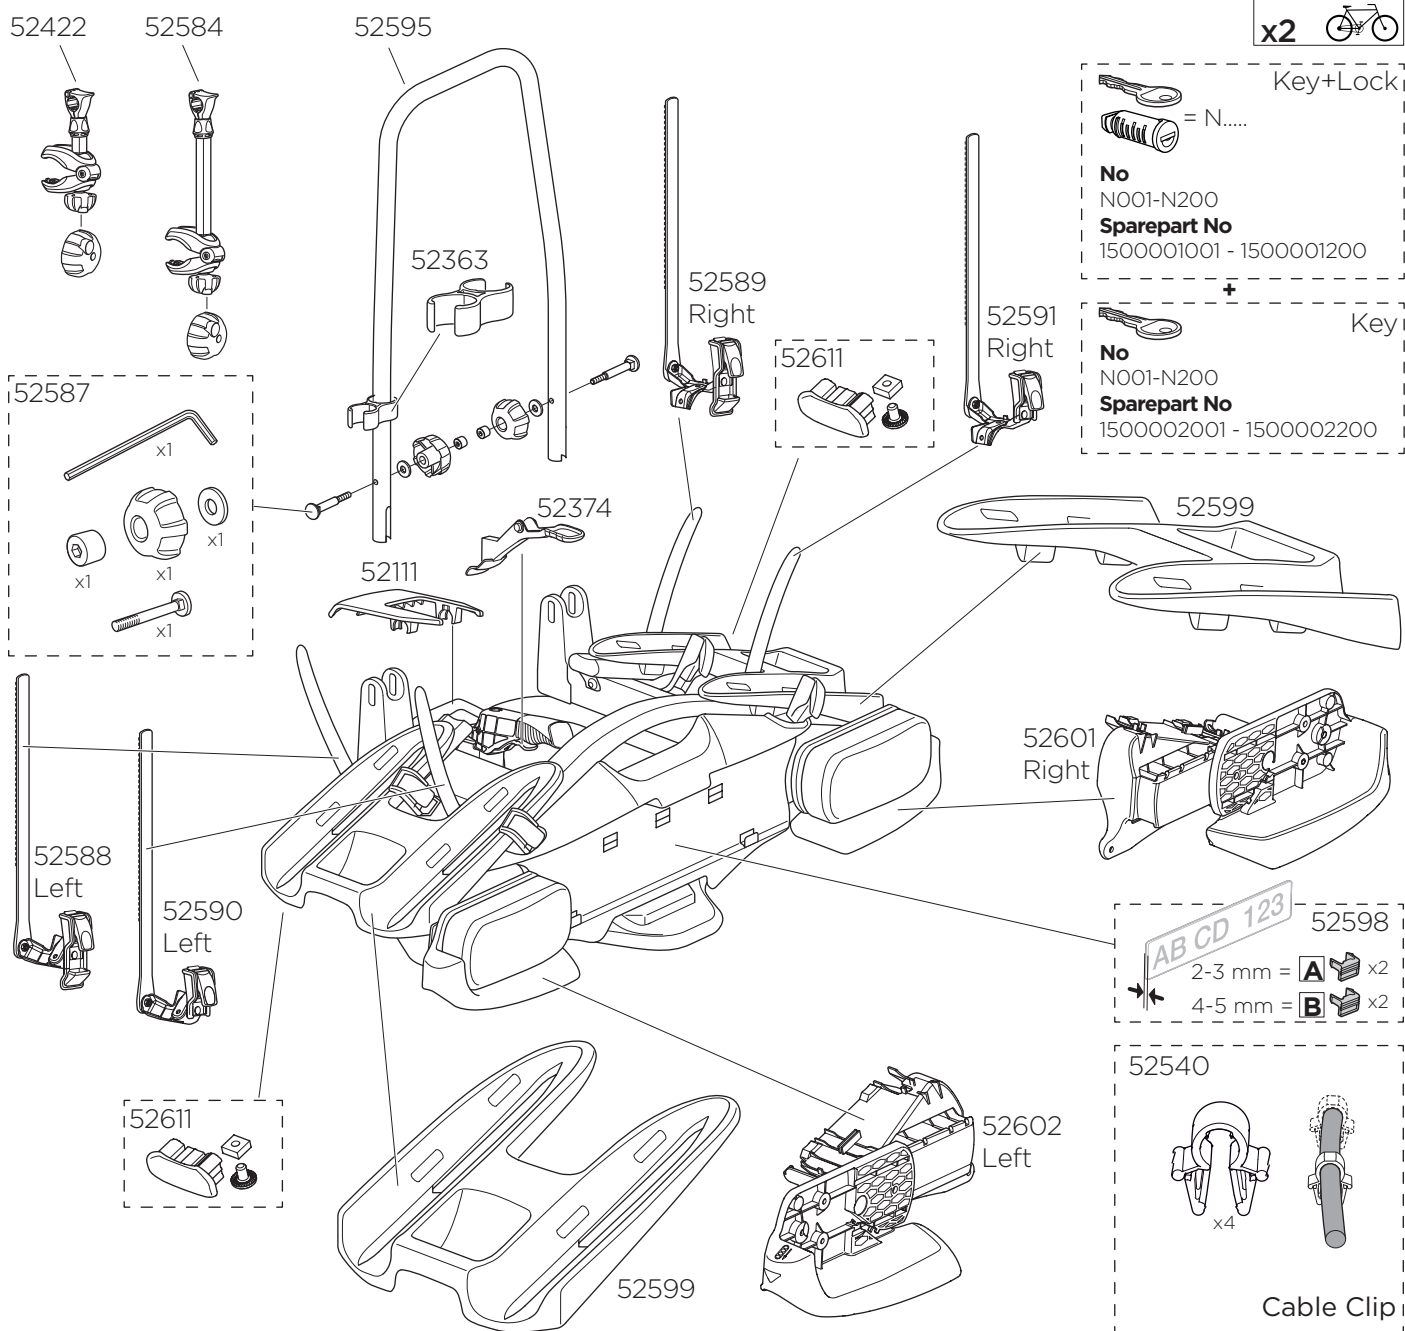

Thule VeloCompact

924, 925

THULE
SWEDEN

x2

Key+Lock
= N....
No
N001-N200
Sparepart No
1500001001 - 1500001200

+
Key
No
N001-N200
Sparepart No
1500002001 - 1500002200

» PART OF THULE GROUP