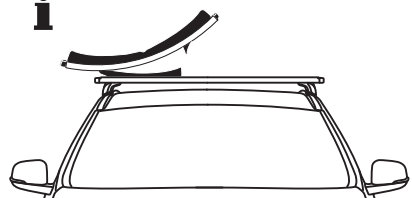

x4

x4

x2

Thule WingBar Evo

Thule WingBar

Thule SlideBar

Thule Squarebar

i

= **Max.
45 kg**

4 kg

**Max
130 km/h**

i

i

i

Thule WingBar
Evo

Thule WingBar

Thule SlideBar

+

**Thule SquareBar
Adapter 8897**

Thule SquareBar

i

Thule WingBar/ WingBar Evo
SlideBar

Thule SquareBar

**Thule SquareBar
Adapter 8897**