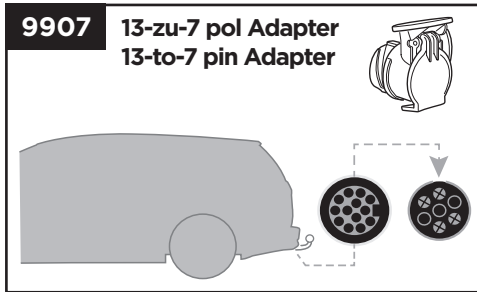

Thule One-Key System

- **544** (x4)
- **596** (x6)
- **588** (x8)
- **452** (x12)