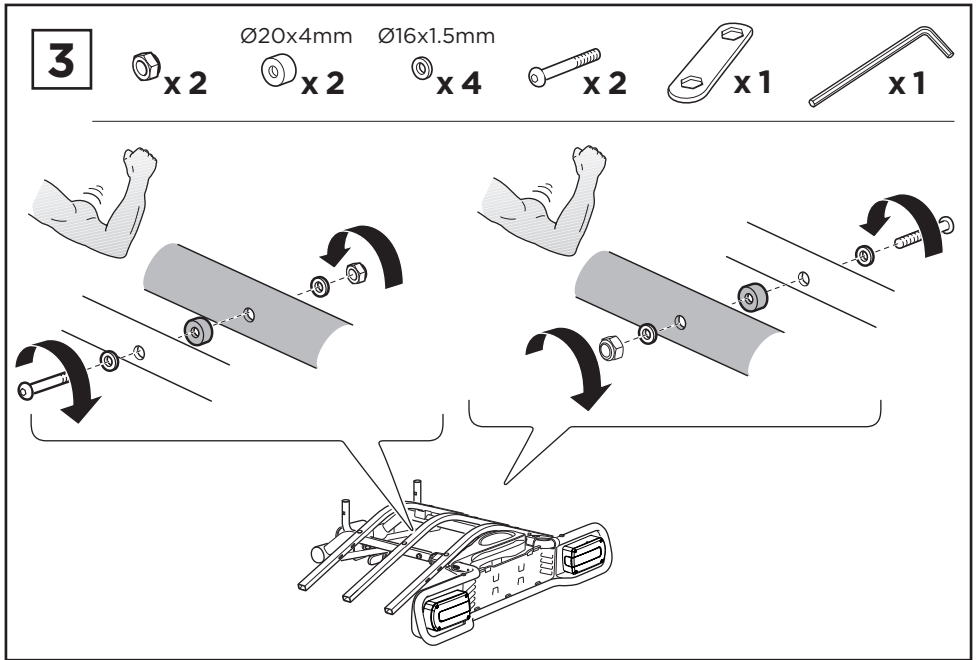

Thule EuroRide 943

> Instructions

CITY CRASH
Complies with ISO norm

Max
20 kg

15,7 kg

Max
45 kg

943005
c.20150615
501-7652-03

Bring your life
thule.com

1

2

5

Ø20x2.5mm

6

9

10

982