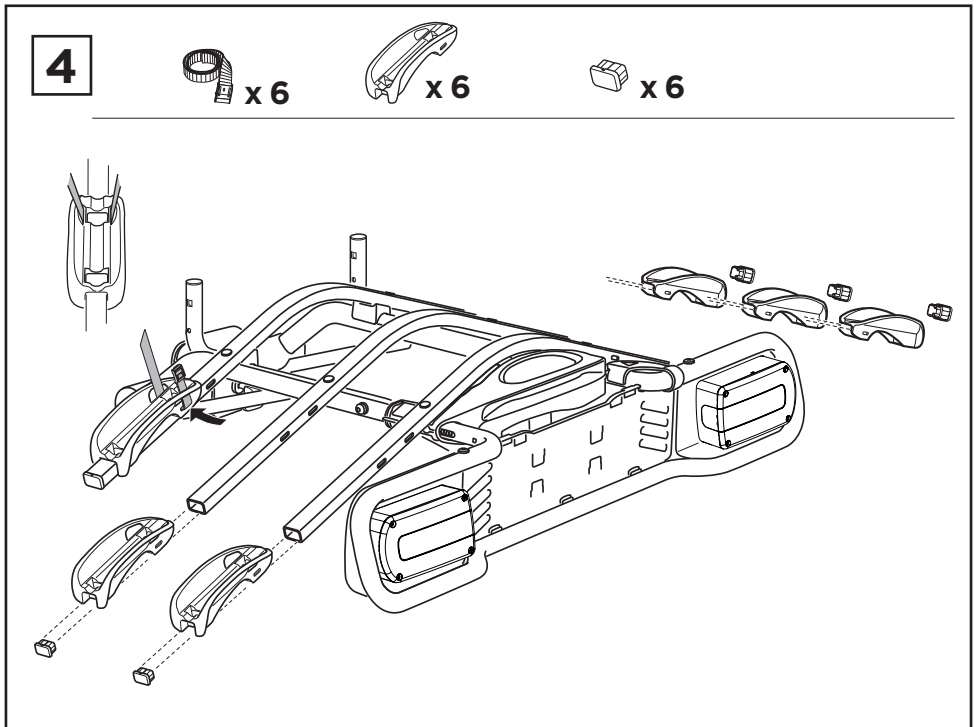

Thule EuroRide 943

> Instructions

CITY CRASH
Complies with ISO norm

Max
20 kg

15,7 kg

Max
45 kg

943005
c.20150615
501-7652-03

Bring your life
thule.com

1

2

5

Ø20x2.5mm

6

9

10

982