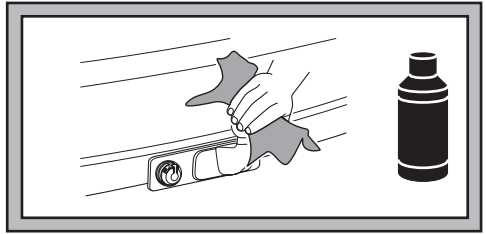

Thule EuroRide 943

> Instructions

CITY CRASH
Complies with ISO norm

Max
20 kg

15,7 kg

Max
45 kg

943005
c.20150615
501-7652-03

Bring your life
thule.com