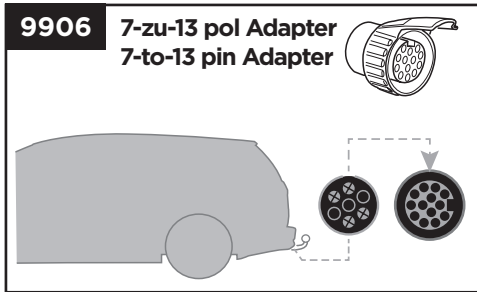

Thule One-Key System

- **544** (x4)
- **596** (x6)
- **588** (x8)
- **452** (x12)