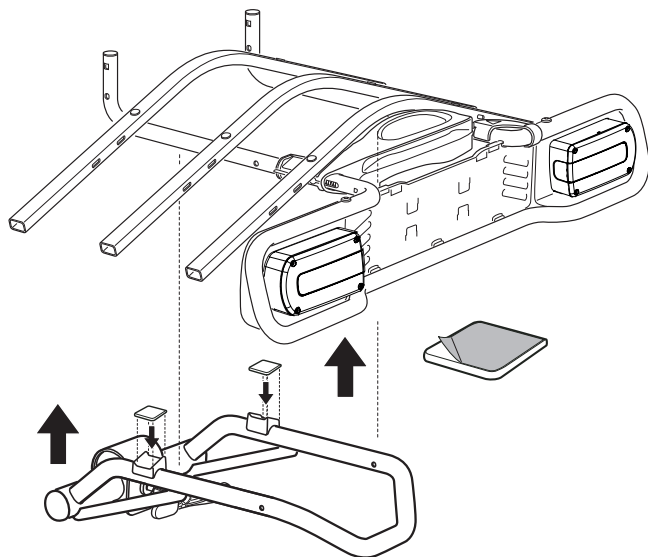

Thule EuroRide 943

> Instructions

CITY CRASH
Complies with ISO norm

Max
20 kg

15,7 kg

Max
45 kg

943005
c.20150615
501-7652-03

Bring your life
thule.com

1

2

5

Ø20x2.5mm

6

9

10

982