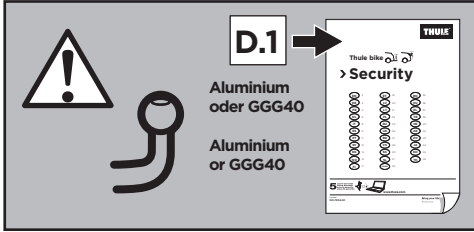

Thule EuroRide 943

> Instructions

CITY CRASH
Complies with ISO norm

Max
20 kg

15,7 kg

Max
45 kg

943005
c.20150615
501-7652-03

Bring your life
thule.com