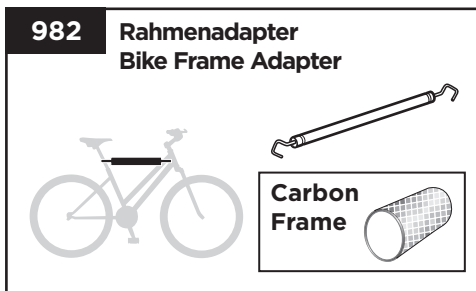

EN Accessories	DK Tilbehør	UK Аксесуари	EL Εξαρτήματα
DE Zubehör	NO Tilbehør	BG Принадлежности	TR Aksesuarlar
FR Accessoires	FI Lisävarusteet	CS Doplňky	الملحق AR
NL Accessoires	ET Lisavarustus	SK Príslušenstvo	אביזרים HE
IT Accessori	LV Piederumi	SL Dodatki	ZH 附件
ES Accesorios	LT Priedai	HR/BIH Dodaci	JA アクセサリー
PT Acessórios	PL Akcesoria	RO Accesorii	KO 액세서리
SV Tillbehör	RU Аксессуары	HU Tartozékok	TH อุปกรณ์เสริม