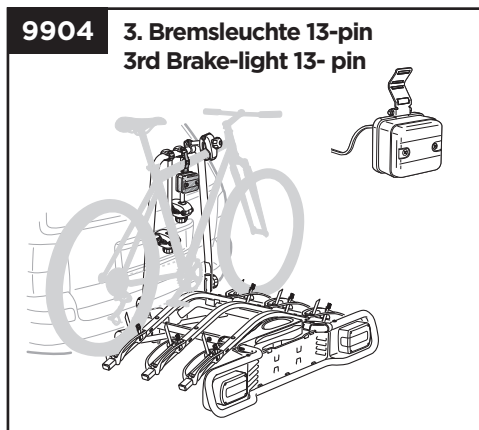

EN Accessories	DK Tilbehør	UK Аксесуари	EL Εξαρτήματα
DE Zubehör	NO Tilbehør	BG Принадлежности	TR Aksesuarlar
FR Accessoires	FI Lisävarusteet	CS Doplňky	الملحق AR
NL Accessoires	ET Lisavarustus	SK Príslušenstvo	אביזרים HE
IT Accessori	LV Piederumi	SL Dodatki	ZH 附件
ES Accesorios	LT Priedai	HR/BIH Dodaci	JA アクセサリー
PT Acessórios	PL Akcesoria	RO Accesorii	KO 액세서리
SV Tillbehör	RU Аксессуары	HU Tartozékok	TH อุปกรณ์เสริม