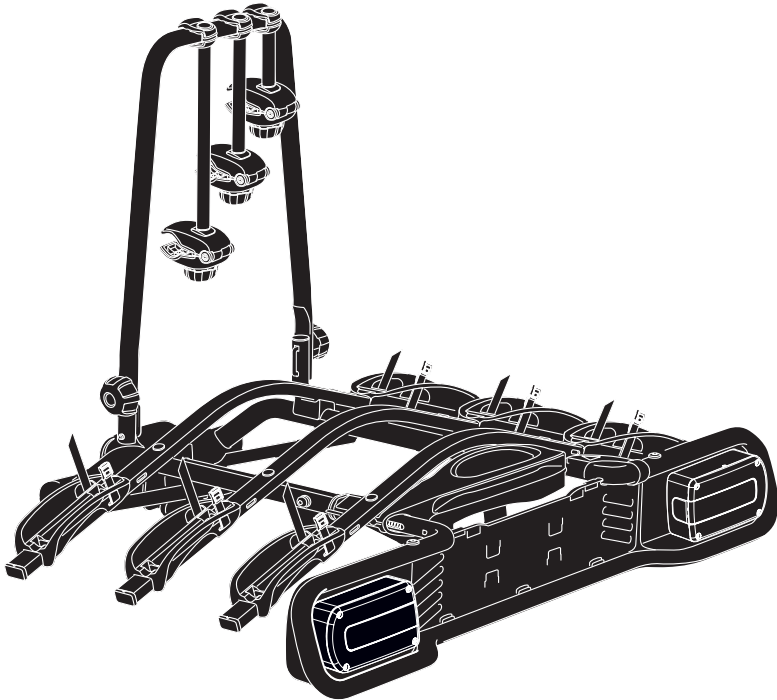

Thule EuroRide 943

> Instructions

CITY CRASH
Complies with ISO norm

Max
20 kg

15,7 kg

Max
45 kg

943005
c.20150615
501-7652-03

Bring your life
thule.com

1

2

5

Ø20x2.5mm

6

9

10

982