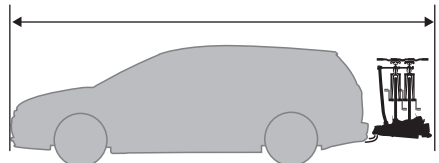

9771

Wandhalter
Wall Hanger

9201

Thule Heat Shield

9906

7-zu-13 pol Adapter
7-to-13 pin Adapter

9907

13-zu-7 pol Adapter
13-to-7 pin Adapter

Thule One-Key System

9762

Neutrales kennzeichen
Temporary registration plate

i