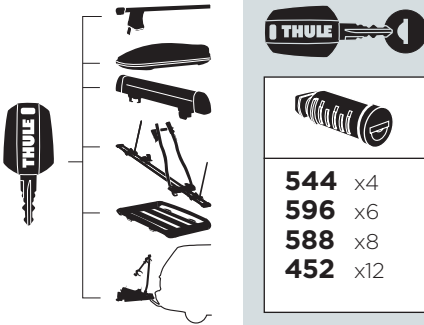

Thule One-Key System