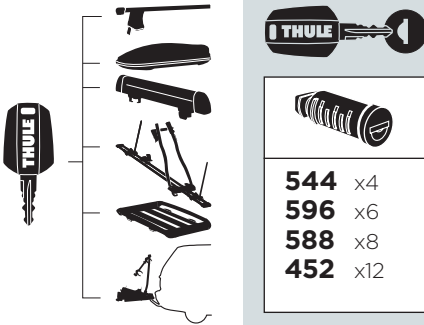

**7-zu-13 pol Adapter
7-to-13 pin Adapter**

9907

**13-zu-7 pol Adapter
13-to-7 pin Adapter**

Thule One-Key System

9762

**Neutrales kennzeichen
Temporary registration plate**

Thule Sweden AB, Borggatan 5, 335 73 Hillerstorp, SWEDEN